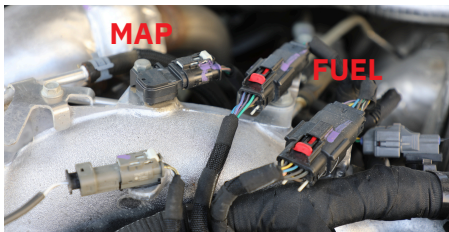

MAP Installation Diagram

Fuel Installation Diagram

Engine Map

Fuel Connector

- 1) Locate Fuel Connector access point.
- 2) Disconnect your truck's factory harness from the Fuel Connector.

- 3) Connect the module's harness to the Fuel Connector.
- 4) Connect the module's harness to the truck's factory harness.