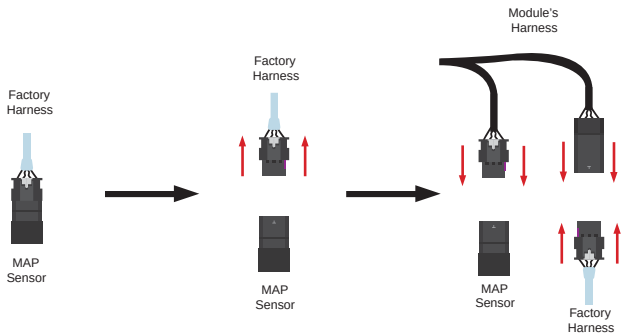

Table of Contents

Table of Contents.....	Page 1
Contents.....	Page 2
Harness Layout.....	Page 3
Engine Map.....	Page 5
Fuel Connector.....	Page 6
Fuel Installation Diagram.....	Page 7
MAP Sensor.....	Page 8
MAP Installation Diagram.....	Page 9
Selector Dial.....	Page 10
All Done.....	Page 11

Contents

Warranty-friendly Performance Module

Wiring Harnesses

HP Selector Dial

Zip-ties

Harness Layout

NOTE: Your module performs best if you avoid rapidly changing between **L - M - H** setting

We recommend running the (low) setting for the first tank of fuel to allow for your truck's "Adaptive Learning" system.

MAP Installation Diagram

Fuel Installation Diagram

Engine Map

Fuel Connector

- 1) Locate Fuel Connector access point.
- 2) Disconnect your truck's factory harness from the Fuel Connector.

- 3) Connect the module's harness to the Fuel Connector.
- 4) Connect the module's harness to the truck's factory harness.

Make sure to pull out the locking tab before disconnecting and push back in after reconnecting any of the connectors.

MAP Sensor

- 1) Locate MAP Sensor.**
- 2) Disconnect your truck's factory harness from the MAP Sensor.**