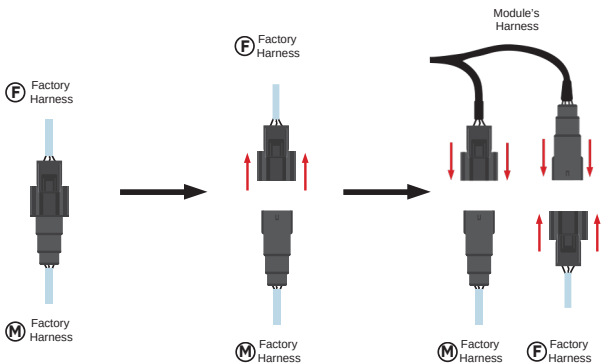

Table of Contents

Table of Contents.....	Page 1
Contents.....	Page 2
Harness Layout.....	Page 3
Engine Map.....	Page 5
Fuel Connector.....	Page 6
Fuel Installation Diagram.....	Page 7
MAP Sensor.....	Page 8
MAP Installation Diagram.....	Page 9
Selector Dial.....	Page 10
All Done.....	Page 11

Contents

Warranty-friendly Performance Module

Wiring Harnesses

HP Selector Dial

Zip-ties

Harness Layout

NOTE: Your module performs best if you avoid rapidly changing between **L - M - H** setting

We recommend running the (low) setting for the first tank of fuel to allow for your truck's "Adaptive Learning" system.

MAP Installation Diagram

Fuel Installation Diagram

Engine Map

Fuel Connector

- 1) Locate Fuel Connector access point.
- 2) Disconnect your truck's factory harness from the Fuel Connector.

- 3) Connect the module's harness to the Fuel Connector.
- 4) Connect the module's harness to the truck's factory harness.