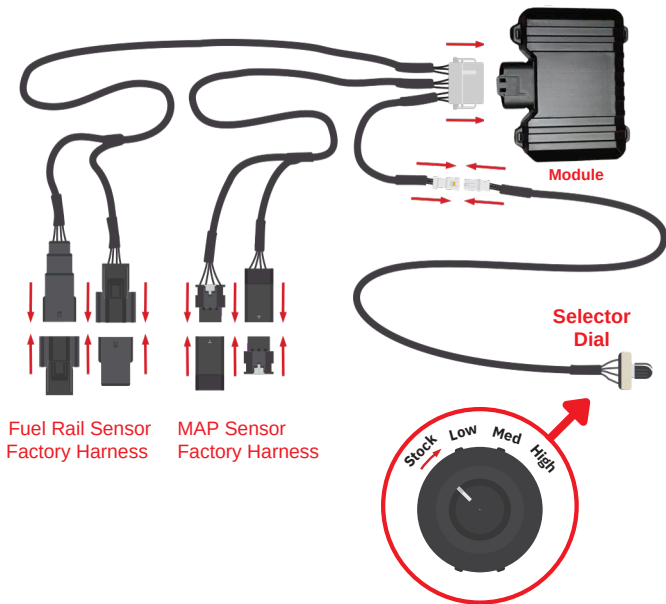

Table of Contents

Table of Contents.....	Page 1
Contents.....	Page 2
Harness Layout.....	Page 3
Engine Map.....	Page 5
Fuel Connector.....	Page 6
Fuel Installation Diagram.....	Page 7
MAP Sensor.....	Page 8
MAP Installation Diagram.....	Page 9
Selector Dial.....	Page 10
All Done.....	Page 11

Contents

Warranty-friendly Performance Module

Wiring Harnesses

HP Selector Dial

Zip-ties

Harness Layout

NOTE: Your module performs best if you avoid rapidly changing between **L - M - H** setting

We recommend running the (low) setting for the first tank of fuel to allow for your truck's "Adaptive Learning" system.

MAP Installation Diagram

Fuel Installation Diagram

Engine Map

Fuel Connector

- 1) Locate Fuel Connector access point.
- 2) Disconnect your truck's factory harness from the Fuel Connector.

- 3) Connect the module's harness to the Fuel Connector.
- 4) Connect the module's harness to the truck's factory harness.

Make sure to pull out the locking tab before disconnecting and push back in after reconnecting any of the connectors.

MAP Sensor

- 1) Locate MAP Sensor.**
- 2) Disconnect your truck's factory harness from the MAP Sensor.**